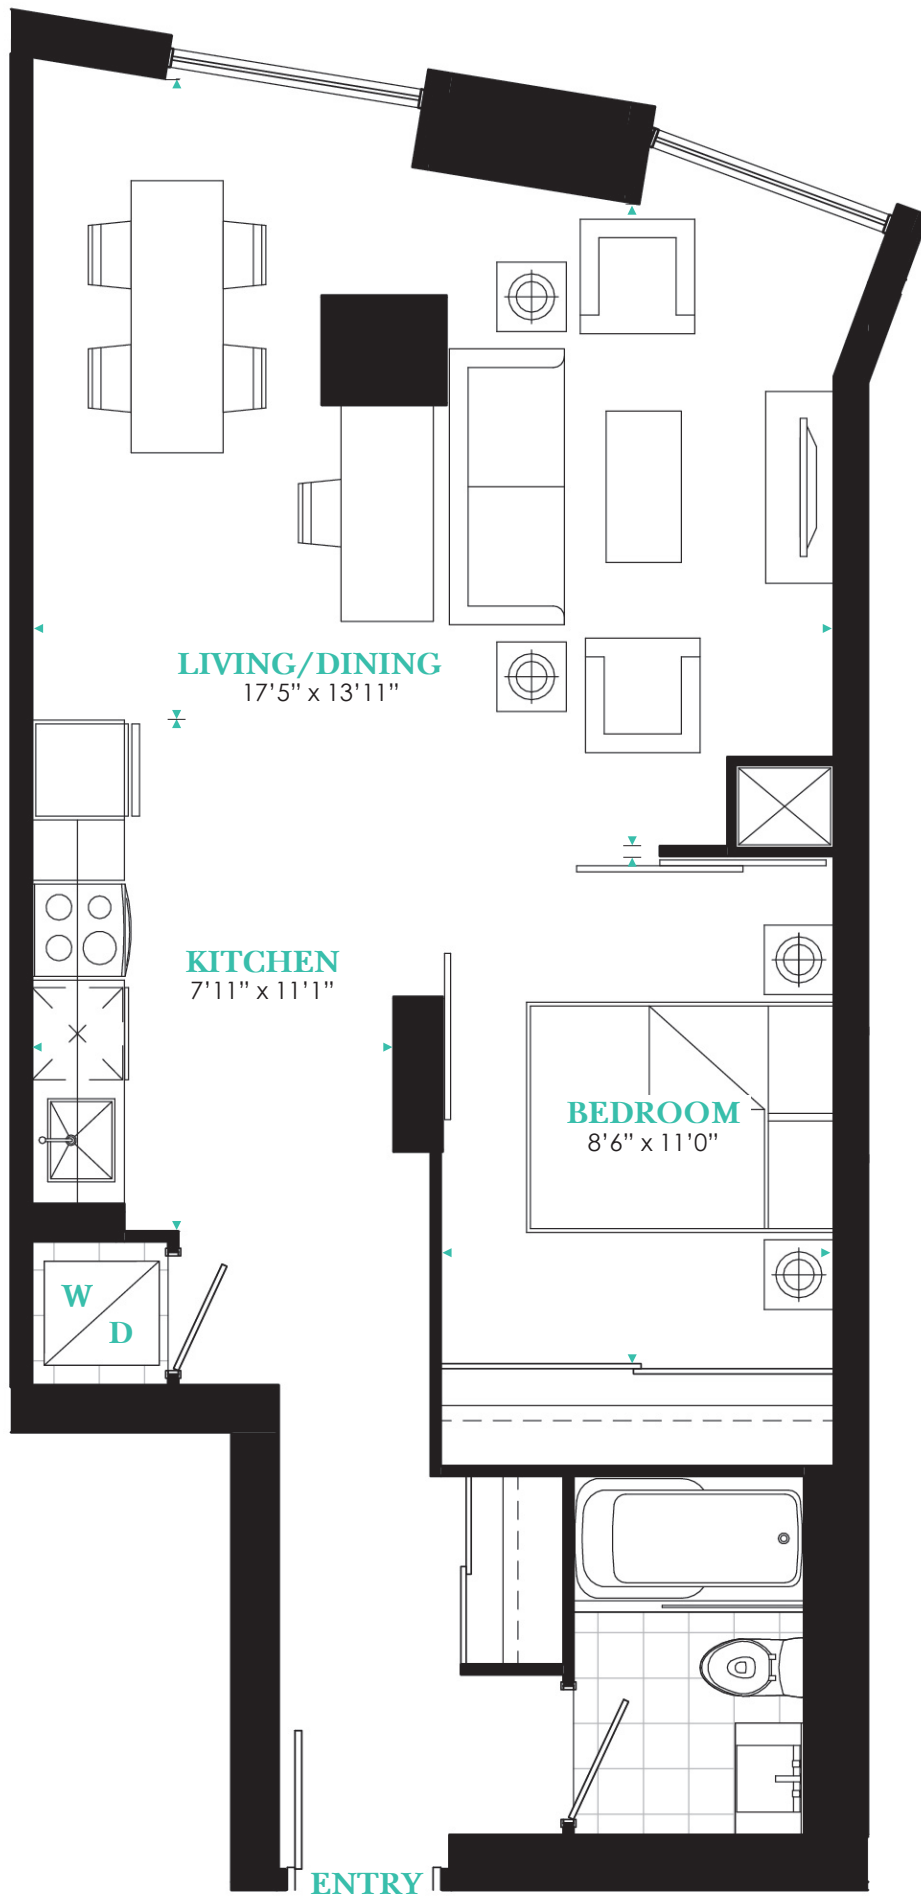

SUITE 306

1 BEDROOM

Suite Area: **666** SQ.FT.

All areas and stated room dimensions are approximate. Sizes and specifications are subject to change without notice. Actual living area and balcony/terraces may vary from floor stated areas. E. & O.E.